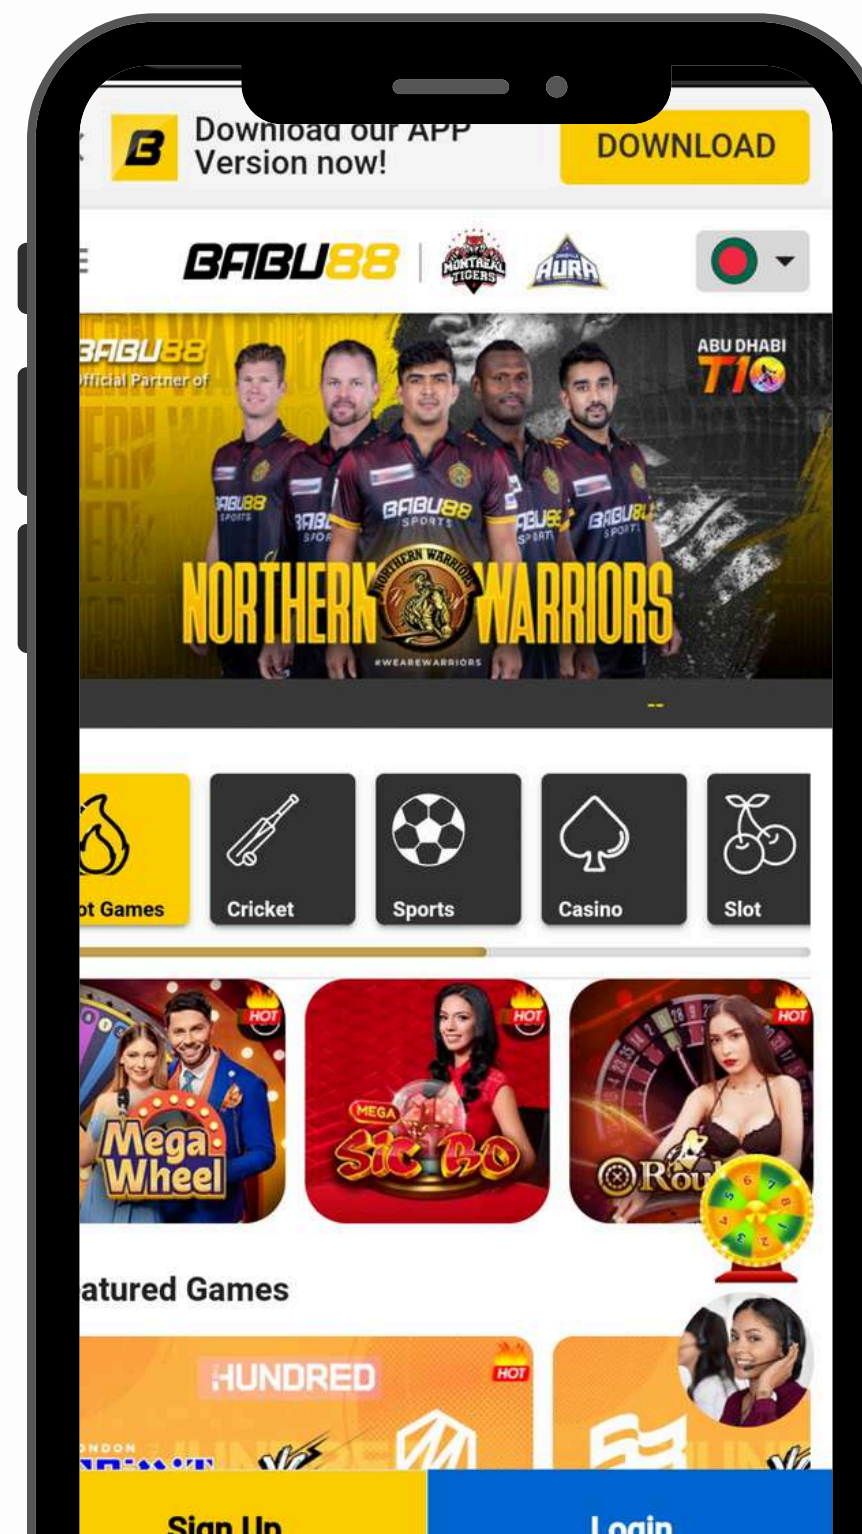

A multi-design theme in betting platforms allows users to switch between various visual layouts, enhancing user experience and personalization.