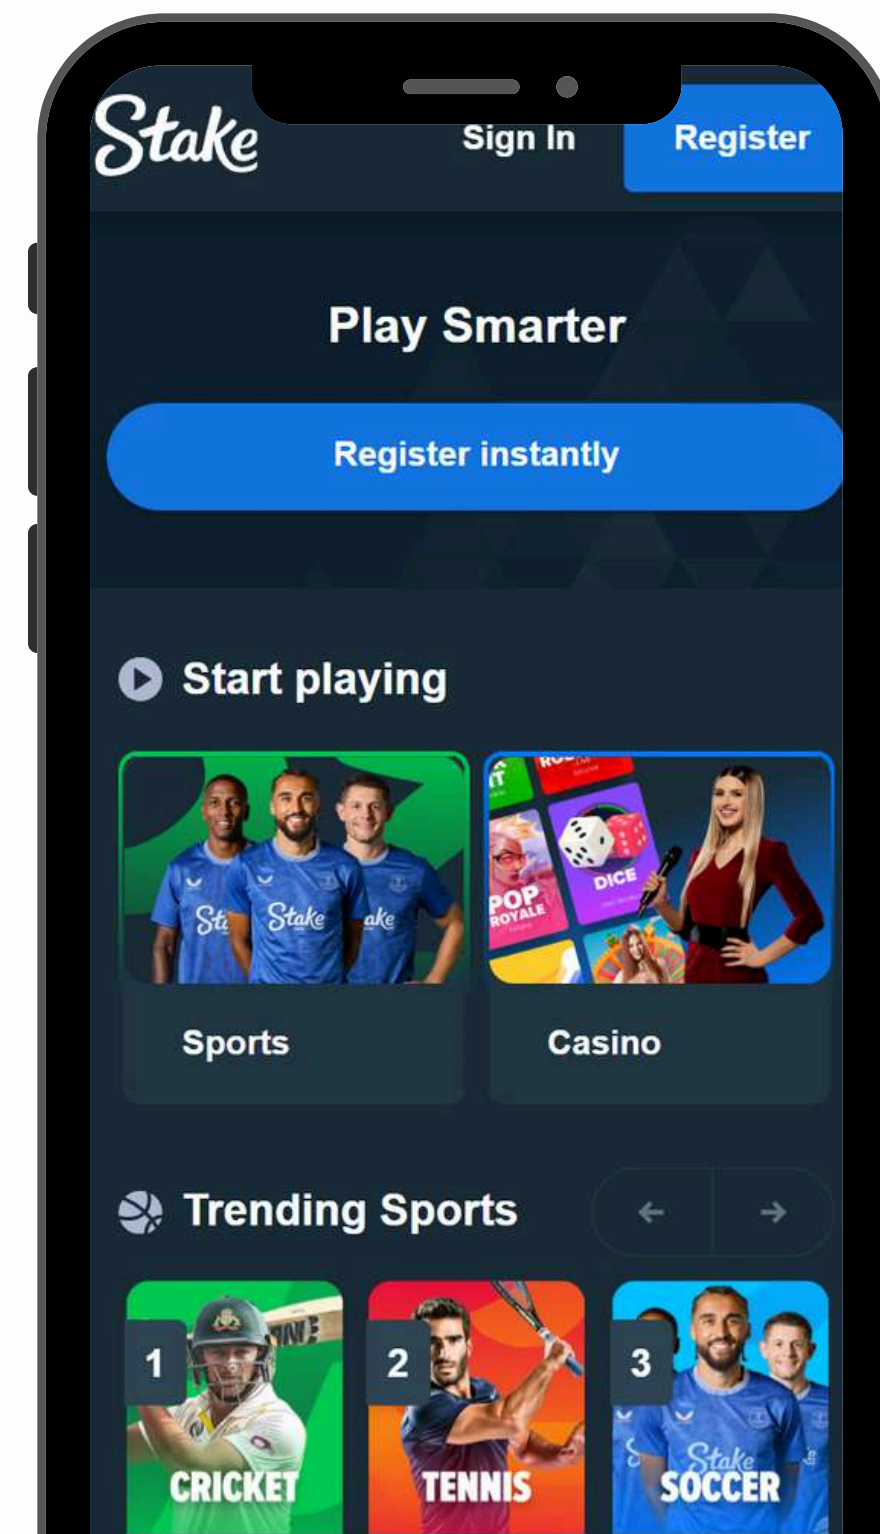

A multi-design theme in betting platforms allows users to switch between various visual layouts, enhancing user experience and personalization.