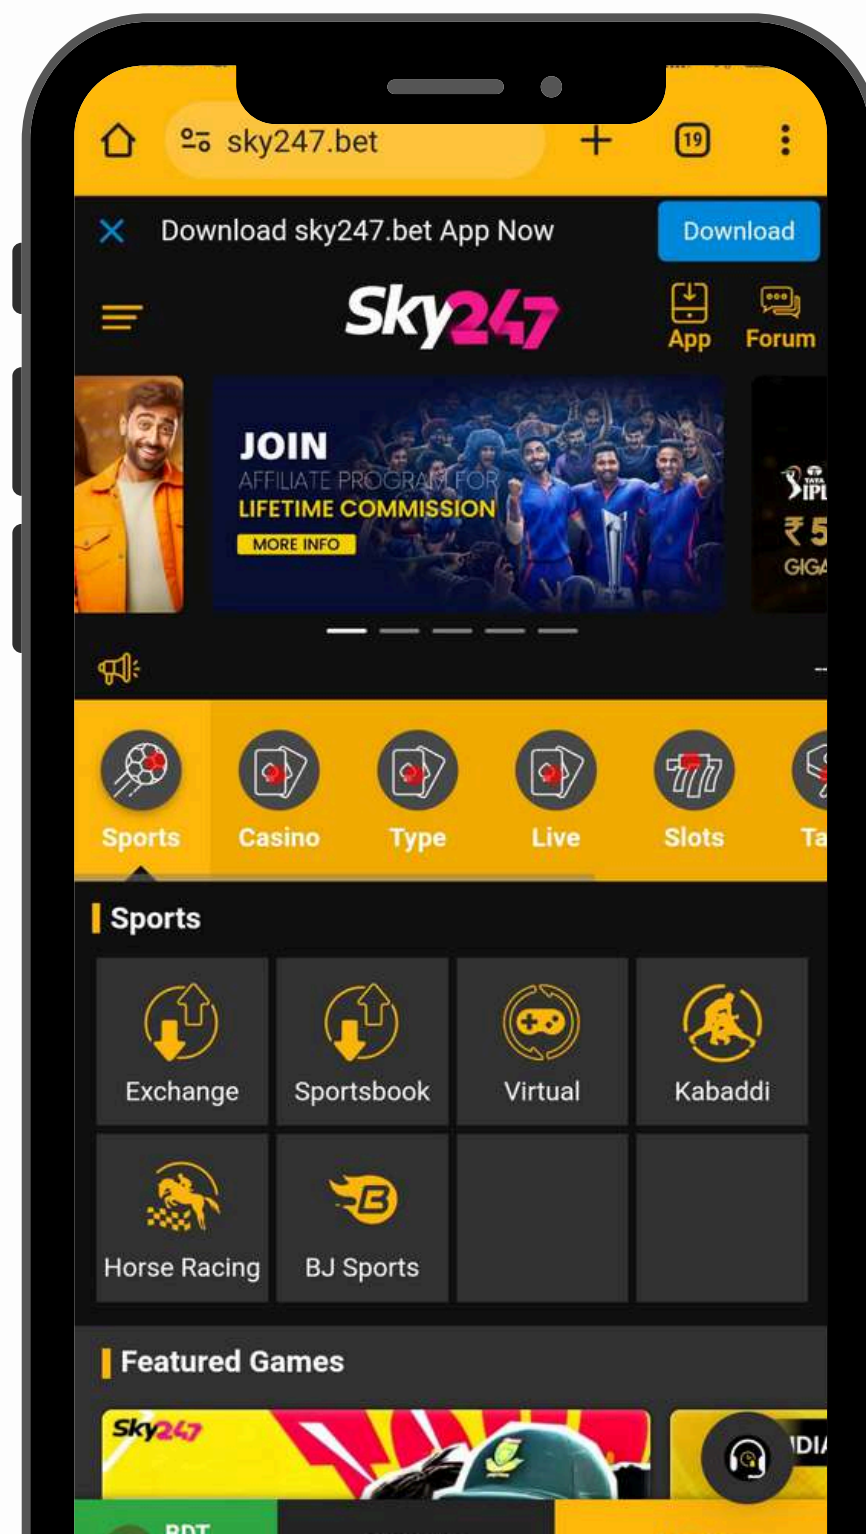

A multi-design theme in betting platforms allows users to switch between various visual layouts, enhancing user experience and personalization.