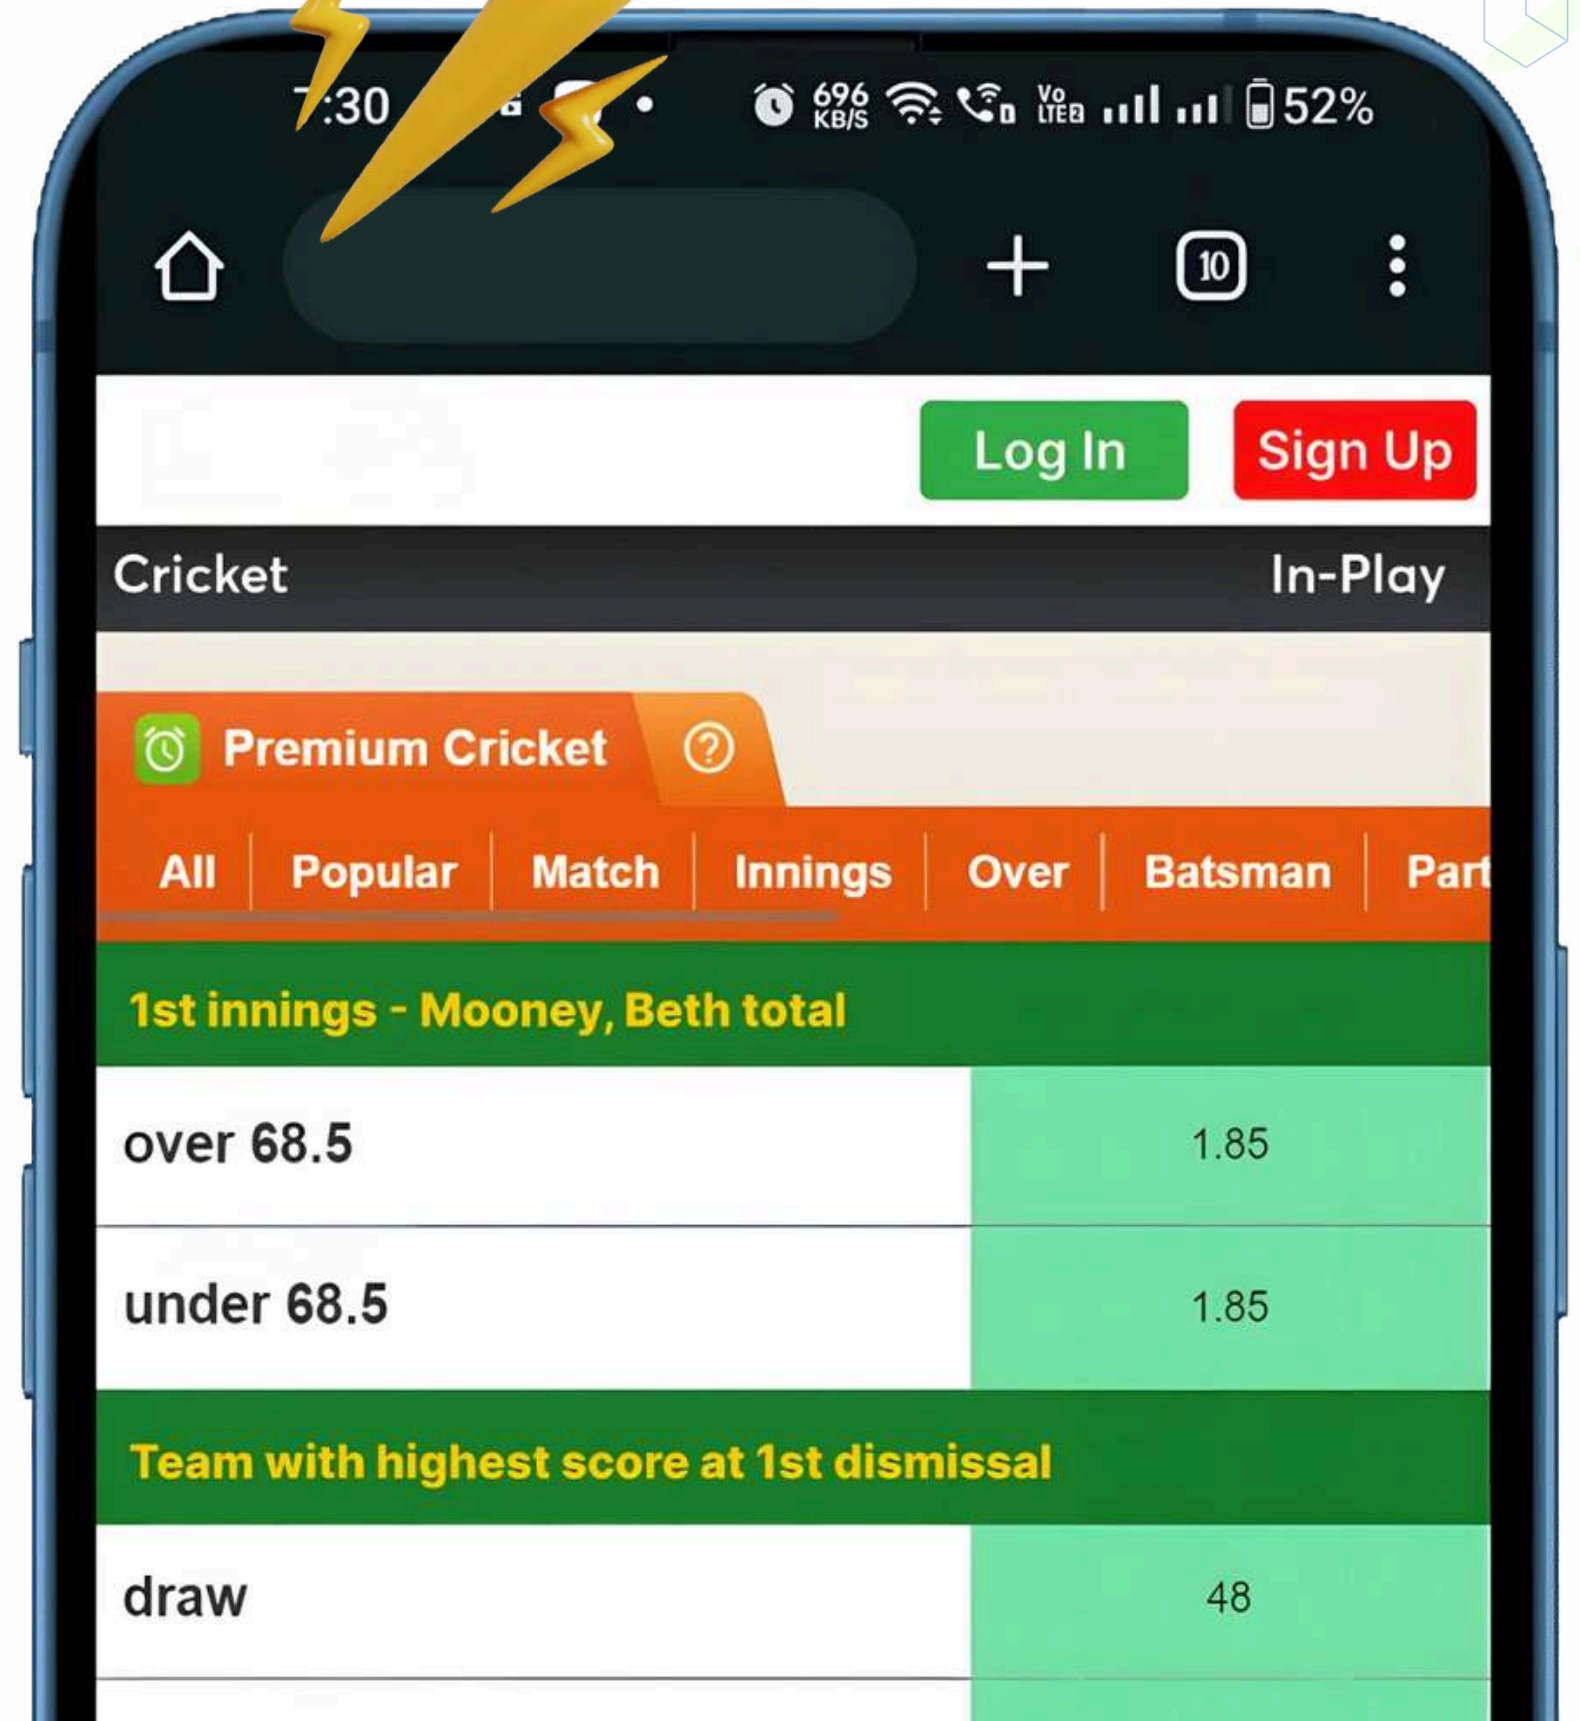

We use super-fast premium fancy data in our website

SRL MATCHES

"We provide SRL matches options" likely refers to offering **Simulated Reality League** (SRL) matches. **SRL** uses advanced AI to simulate real sports events based on historical data, allowing users to bet on these virtual yet realistic matchups when live sports are unavailable.